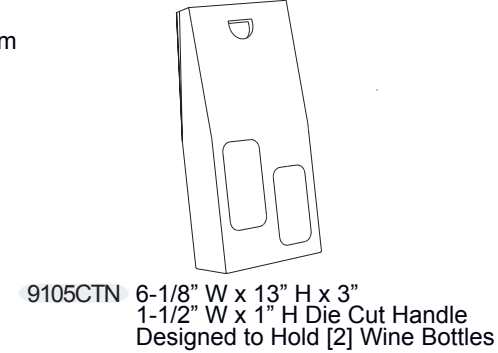

M0472 5-1/2" W x 4-3/4" x 3" D
Custom Insert Designed to Hold Baseball
Rollover Sides with Tuck Tab Closure

M0526 9-1/2" x 6-1/2" x 2-1/2"
7-1/2" x 5" x 1" Well
Custom Die Cut to Hold Tool

9105CTN

7982

M0423

M0404 10" W x 6-1/2" H x 2-1/2" D
Display Box with Custom Platform

M0508 10" W x 10" H x 2-1/2" D
Front Tuck & [2] Locking Tabs
Optional Custom Insert

M0565 9-3/4" W x 11-3/4" H
3-3/4" Capacity
Litho Mounted Corrugated Display
Box with Custom Wine Glass
Insert

1048 9" W x 12" H, 2" Capacity
Custom Adhered Plastic Tray

9105CTN 6-1/8" W x 13" H x 3"
1-1/2" W x 1" H Die Cut Handle
Designed to Hold [2] Wine Bottles

9273 7-3/4" W x 5-1/4" H x 1-1/2" D
Box with Mailer Lock