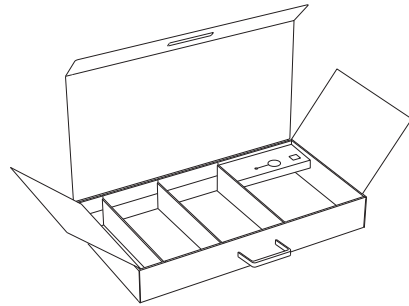

M0365 13-1/4" W x 10" H x 6" Capacity
6" Capacity Tote Box
Twist Locks and Plastic Handle

9316 11-1/4" W x 9-1/2" H x 7/8" Capacity
Corrugated Box with Zip Strip Closure
Designed as Custom Mailer
Various Sizes/Style Available

M0462 10-1/4" x 8-1/4" x 1-1/2" deep
[2] Piece Turned Edge Telescoping Box
[Reference #SL2302-I&II]

M0058 6" W x 6" H x 3-3/4" D
Turned Edge Lid with Concealed
Magnet Closure
4" x 4" Well to House Foam Insert

M00336D 4-3/4" W x 4" H x 2-3/8" D
Econo Style, 2 Side Rollover
with Cover Flaps

M0405 6" W x 13" H x 6" D
w. 6" x 6" Clear Plastic Window

M0114 25-1/2" W x 14" H x 3-3/4" D
Custom Insert and Compartments
Constructed from Dies #M0014-I, II, III
Plastic Handle