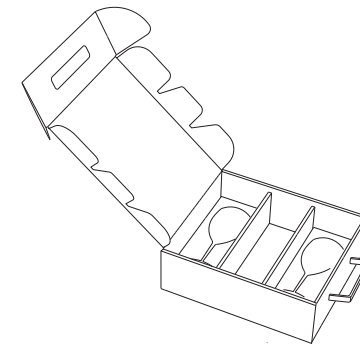

M00336D 4-3/4" W x 4" H x 2-3/8" D
Econo Style, 2 Side Rollover
with Cover Flaps

M0405 6" W x 13" H x 6" D
w. 6" x 6" Clear Plastic Window

M0114 25-1/2" W x 14" H x 3-3/4" D
Custom Insert and Compartments
Constructed from Dies #M0014-I, II, III
Plastic Handle

M0472 5-1/2" W x 4-3/4" x 3" D
Custom Insert Designed to Hold Baseball
Rollover Sides with Tuck Tab Closure

M0526 9-1/2" x 6-1/2" x 2-1/2"
7-1/2" x 5" x 1" Well
Custom Die Cut to Hold Tool

9105CTN

7982

M0423

M0404 10" W x 6-1/2" H x 2-1/2" D
Display Box with Custom Platform

M0508 10" W x 10" H x 2-1/2" D
Front Tuck & [2] Locking Tabs
Optional Custom Insert

M0565 9-3/4" W x 11-3/4" H
3-3/4" Capacity
Litho Mounted Corrugated Display
Box with Custom Wine Glass
Insert

1048 9" W x 12" H, 2" Capacity
Custom Adhered Plastic Tray

9105CTN 6-1/8" W x 13" H x 3"
1-1/2" W x 1" H Die Cut Handle
Designed to Hold [2] Wine Bottles

9273 7-3/4" W x 5-1/4" H x 1-1/2" D
Box with Mailer Lock