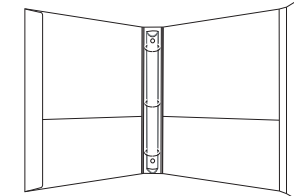

6895 7" W x 9" H x 1-9/16" Spine
1" Ring Capacity, [2] 3-3/4" H Pockets
1-1/4" Side Reinforcements
*Various Ring Capacities Available