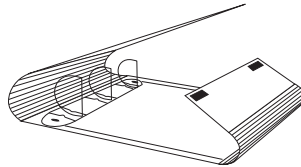

Paperboard

Turned Edge

Custom Binders

Turned Edge,
Paperboard, Vinyl &
Organic Binders™

Organic Binders™

Turned Edge

0484 10" W x 11-1/2" H x 1-7/16" Spine
1" Ring Capacity
Square Corners, Euro Hinge Construction
Vinyl or Paperboard Pockets Optional
*Various Ring Capacities Available

0495 10-1/2" W x 11-1/2" H x 1-1/2" Spine
1-1/2" Ring Capacity
Square Corners, Multi Euro Hinge Construction
Vinyl or Paperboard Pockets Optional
*Various Ring Capacities Available

0532 7-1/4" W x 9" H x 1-1/2" Spine
1" Ring Capacity
Square Corners
Euro Hinge Construction [Routed Optional]
*Various Ring Capacities Available

0793 11-3/4" W x 11-1/2" H x 3-3/8" Spine
2-1/2" Ring Capacity
2-3/4" Flap Spine
3" W Wrap Around Flap
Euro Hinge Construction

0684 9" W x 12-1/4" H x 2" Spine
1" Ring Capacity
8-1/2" Binding Edge
2-1/2" Flap Spine
6-3/8" Flap
*Various Ring Capacities Available

0650 11-1/2" W x 10-5/16" H
4-3/4" Spine
2" Ring Capacity
2-3/4" Flap Spine
3" W Wrap Around Flap
*Various Ring Capacities Available

0685 11-1/2" W x 10" H x 2-3/16" Spine
1-1/2" Ring Capacity
3rd Flap Velcros to Cover to Form Easel
*Various Sizes Available