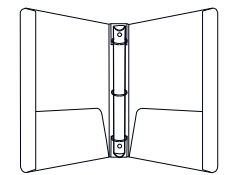

2972 7-1/4" W x 9-1/8" H x 1-5/8" Spine
1" Ring Capacity
1" Side Reinforcements
[2] Super Constructed Panels
*Various Ring Capacities Available

2604 7" W x 9-1/2" H x 1-3/8" Spine
1" Ring Capacity
1" Side Reinforcements
[2] 3-1/2" H Pockets