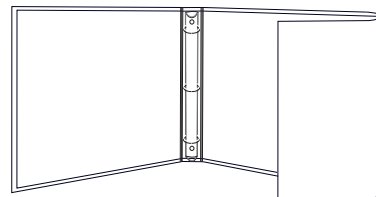

Paperboard

Turned Edge

Custom Binders

Turned Edge,
Paperboard, Vinyl &
Organic Binders™

Organic Binders™

Turned Edge

0484 10" W x 11-1/2" H x 1-7/16" Spine
1" Ring Capacity
Square Corners, Euro Hinge Construction
Vinyl or Paperboard Pockets Optional
*Various Ring Capacities Available

0495 10-1/2" W x 11-1/2" H x 1-1/2" Spine
1-1/2" Ring Capacity
Square Corners, Multi Euro Hinge Construction
Vinyl or Paperboard Pockets Optional
*Various Ring Capacities Available

0532 7-1/4" W x 9" H x 1-1/2" Spine
1" Ring Capacity
Square Corners
Euro Hinge Construction [Routed Optional]
*Various Ring Capacities Available

0793 11-3/4" W x 11-1/2" H x 3-3/8" Spine
2-1/2" Ring Capacity
2-3/4" Flap Spine
3" W Wrap Around Flap
Euro Hinge Construction

0684 9" W x 12-1/4" H x 2" Spine
1" Ring Capacity
8-1/2" Binding Edge
2-1/2" Flap Spine
6-3/8" Flap
*Various Ring Capacities Available