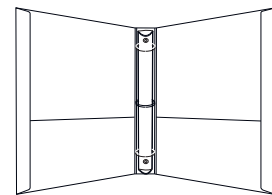

0650 11-1/2" W x 10-5/16" H
4-3/4" Spine
2" Ring Capacity
2-3/4" Flap Spine
3" W Wrap Around Flap
*Various Ring Capacities Available

0685 11-1/2" W x 10" H x 2-3/16" Spine
1-1/2" Ring Capacity
3rd Flap Velcros to Cover to Form Easel
*Various Sizes Available

6858 9" W x 7" H x 1-3/16" Spine
1" Ring Capacity
8-1/2" Binding Edge
3rd Flap Velcros to Cover to Form Easel
*Various Sizes Available

Paperboard

2104 10-1/4" W x 11-1/2" H x 1-3/8" Spine
1" Ring Capacity, No Pockets or Reinforcements
Rounded Corners
*Various Ring Capacities Available

2204 10-1/4" W x 11-1/2" H x 1-3/8" Spine
1" Ring Capacity, 1-1/4" Side Reinforcements
Rounded Corners
*Various Ring Capacities Available

2304 10-1/4" W x 11-1/2" H x 1-3/8" Spine
1" Ring Capacity, 1-1/4" Side Reinforcements
[2] 4-1/2" H Pockets
*Various Ring Capacities Available

7520 10-7/16" W x 11-1/2" H x 1-3/4" Spine
1" Ring Capacity, 1-1/4" Side Reinforcements
[2] 4-1/2" H Pockets, [1] has 3/8" Gusset
Optional Brochure Slits Shown

2350 10-1/4" W x 11-12" H x 1-9/16" Spine
1" Ring Capacity, 1-1/4" Side Reinforcements
[2] 4-1/2" H Pockets
[2] Super Constructed Panels
*Various Ring Capacities Available