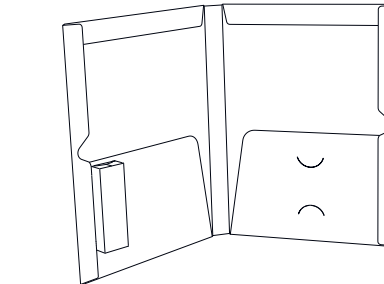

## USB/Flash Drive Packaging

9122 5" W x 5" H, 1/4" Capacity  
Capacity on Left Flap with EPS Foam  
USB/Flash Drive Cut Out Pocket  
Right Flap has 4-1/2" W Pocket  
Magnet Closure

9003 5-1/4" W x 5" H  
Three Super Constructed Panels,  
Printed Front and Back  
1-4" Capacity USB Pocket w. EPS Foam  
\*Can Be Used As Custom Mailer

9182 12" H x 8" W x 1" H  
Super Constructed Lid w. Business  
Card Slot & Magnet Closure  
8-3/4" x 5-1/4" Well to Hold  
Pamphlet, 1" W x 3-1/4" H USB

9307CTN 5-1/8" x 3" x 1/2" Capacity  
Super Constructed Fifth Panel  
Foam Insert with Custom Cut to  
Hold USB/Flash Drive

1100B 9-1/2" W x 11-3/4" H, 1/2" Capacity  
1" x 3" x 1/2" USB Hub Attached  
to Reinforced Edge  
Business Card Slit on Right Pocket

9325BF 6-3/4" W x 9" H, 1/2" Capacity  
1" x 3" x 1/2" USB Hub Attached  
to Reinforced Edge  
Business Card Slit on Right Pocket

9102MLR 5" W x 3-1/2" L x 5/8" H  
Super Constructed Lid w. Tuck Tab  
Cut Out to Hold USB/Flash Drive

8681 5" W x 5" H, 1/4" Capacity  
Custom Insert to Hold Various Styles of  
USB/Flash Drives [Credit Card Style Shown]  
Super Constructed Fifth Panel  
Tuck Tab Closure