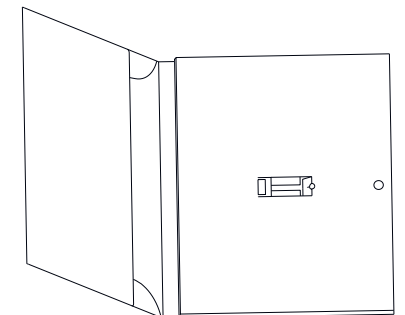

9182 12" H x 8" W x 1" H  
Super Constructed Lid w. Business  
Card Slot & Magnet Closure  
8-3/4" x 5-1/4" Well to Hold  
Pamphlet, 1" W x 3-1/4" H USB

9307CTN 5-1/8" x 3" x 1/2" Capacity  
Super Constructed Fifth Panel  
Foam Insert with Custom Cut to  
Hold USB/Flash Drive

1100B 9-1/2" W x 11-3/4" H, 1/2" Capacity  
1" x 3" x 1/2" USB Hub Attached  
to Reinforced Edge  
Business Card Slit on Right Pocket

9325BF 6-3/4" W x 9" H, 1/2" Capacity  
1" x 3" x 1/2" USB Hub Attached  
to Reinforced Edge  
Business Card Slit on Right Pocket

9102MLR 5" W x 3-1/2" L x 5/8" H  
Super Constructed Lid w. Tuck Tab  
Cut Out to Hold USB/Flash Drive

8681 5" W x 5" H, 1/4" Capacity  
Custom Insert to Hold Various Styles of  
USB/Flash Drives [Credit Card Style Shown]  
Super Constructed Fifth Panel  
Tuck Tab Closure

10249 9-1/4" x 11-3/4"  
3/4" Capacity Right Pocket with EPS  
Foam to Hold USB Drive  
Magnet Closure

9307CTN 5" W x 3" L x 1/2" H  
Super Constructed Lid  
Cut Out to Hold USB/Flash Drive  
With Covered Foam Insert  
Designed with Velcro Closure  
\*Can Be Used As Custom Mailer