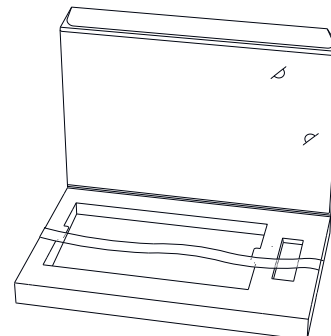

6712 5" W x 5-1/2" H  
1/4" Capacity Spine  
[2] CD/DVD Pockets

6925 4-7/8" W x 5" H  
3/8" Capacity  
[2] CD/DVD Pockets  
[1] Super Constructed Panel

9102MLR

9182

8681

## USB/Flash Drive Packaging

9122 5" W x 5" H, 1/4" Capacity  
Capacity on Left Flap with EPS Foam  
USB/Flash Drive Cut Out Pocket  
Right Flap has 4-1/2" W Pocket  
Magnet Closure

9003 5-1/4" W x 5" H  
Three Super Constructed Panels,  
Printed Front and Back  
1-4" Capacity USB Pocket w. EPS Foam  
\*Can Be Used As Custom Mailer